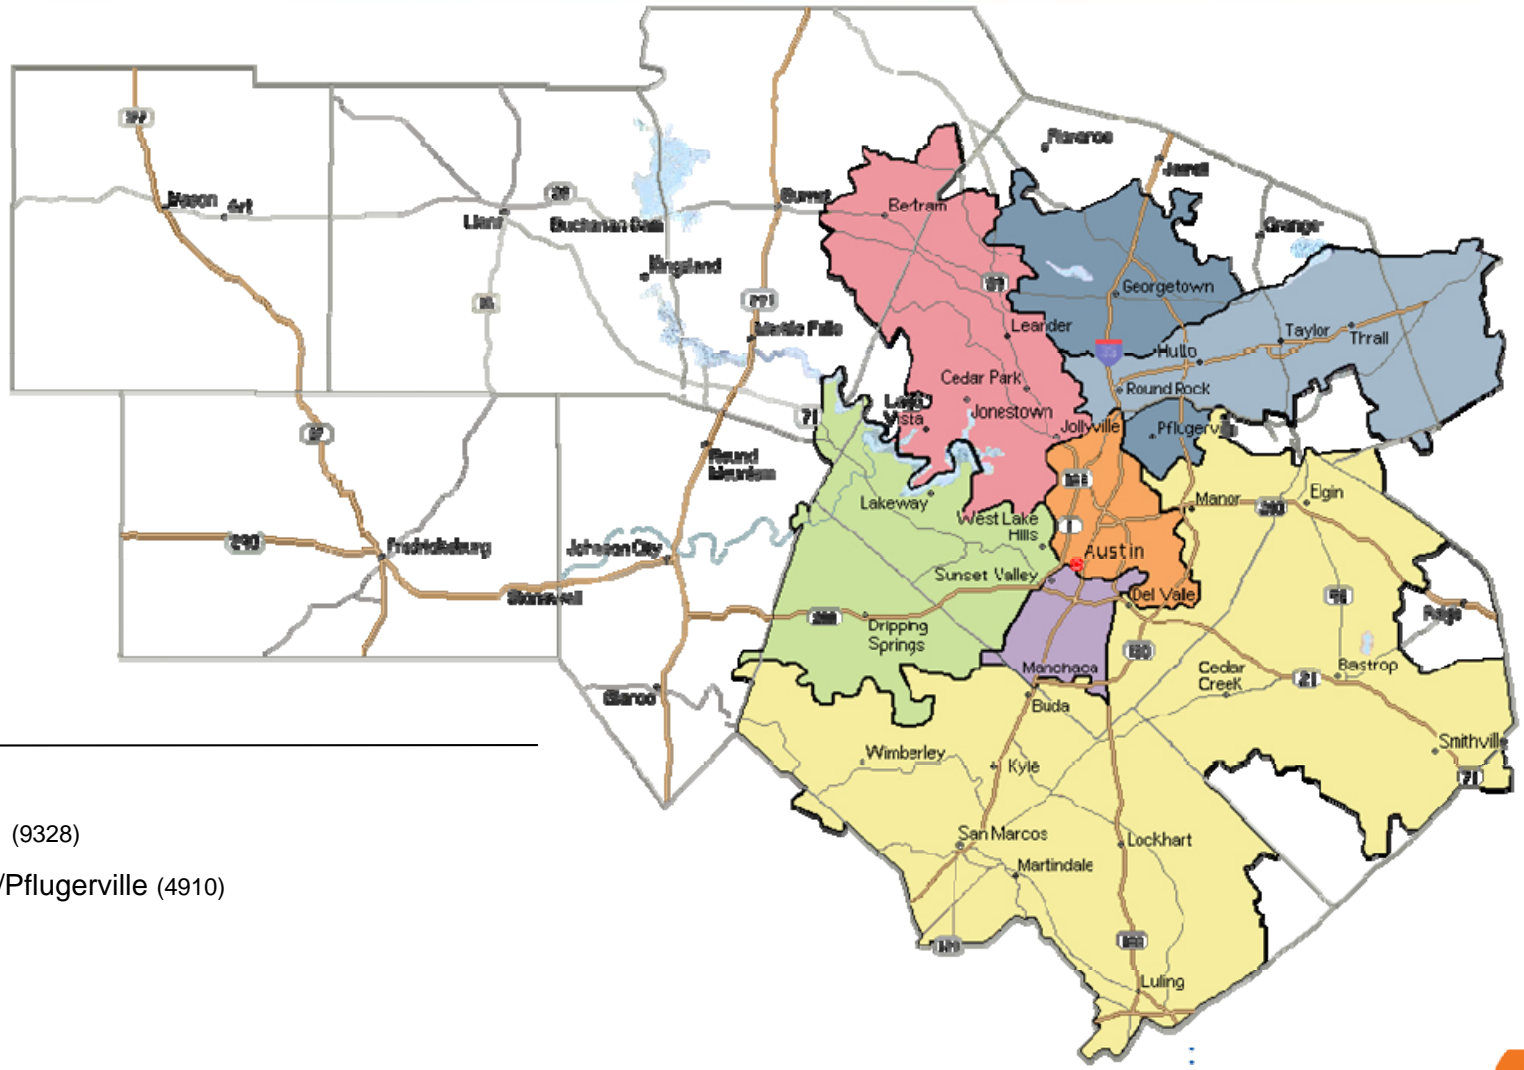

Time Warner Interconnect Footprint

ZONE (syscode)

- Central North (9565)
- North - Round Rock (9328)
- North - Georgetown/Pflugerville (4910)
- Central South (9574)
- West (9576)
- Northwest (9573)
- South (9566)